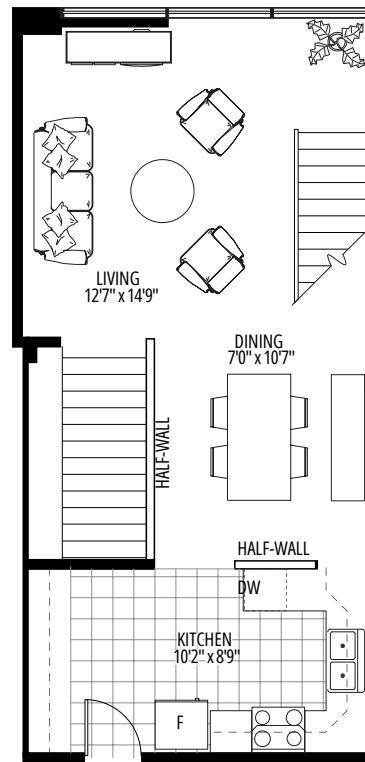

Penthouse - 1 Bedroom + Loft, 2 Bathrooms

Living Area: 1314 ft²

15th Floor
Entry & Bedroom

16th Floor
Living Area

17th Floor
Loft with Bath

Penthouse - 1 Bedroom + Loft, 2 Bathrooms

Living Area: 1334 ft²

15th Floor
Entry & Bedroom

16th Floor
Living Area

17th Floor
Loft with Bath

Penthouse - 1 Bedroom + Loft, 1 Bathroom

Living Area: 1180 ft², Balcony: 515 ft²

Penthouse - 1 Bedroom, 1 Bathroom

Living area 796 ft², Balcony: 275 ft²