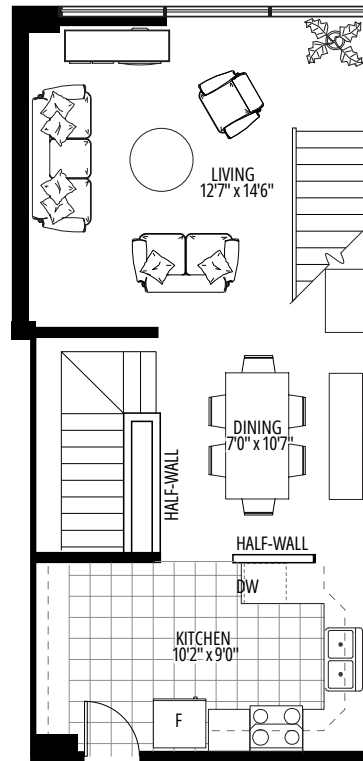

Penthouse - 1 Bedroom + Loft, 2 Bathrooms

Living Area: 1314 ft²

15th Floor
Entry & Bedroom

16th Floor
Living Area

17th Floor
Loft with Bath

Penthouse - 1 Bedroom + Loft, 2 Bathrooms

Living Area: 1334 ft²

15th Floor
Entry & Bedroom

16th Floor
Living Area

17th Floor
Loft with Bath

Penthouse - 1 Bedroom + Loft, 1 Bathroom

Living Area: 1180 ft², Balcony: 515 ft²

Penthouse - 1 Bedroom, 1 Bathroom

Living area 796 ft², Balcony: 275 ft²