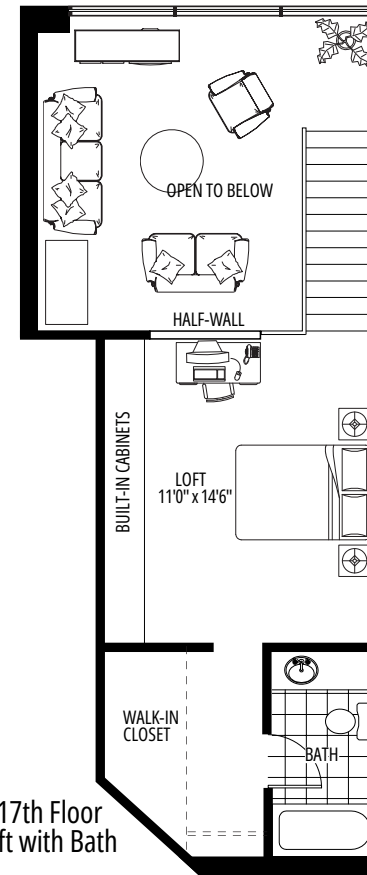

Penthouse - 1 Bedroom + Loft, 2 Bathrooms

Living Area: 1314 ft²

15th Floor
Entry & Bedroom

16th Floor
Living Area

17th Floor
Loft with Bath

Penthouse - 1 Bedroom + Loft, 2 Bathrooms

Living Area: 1334 ft²

15th Floor
Entry & Bedroom

16th Floor
Living Area

17th Floor
Loft with Bath

Penthouse - 1 Bedroom + Loft, 1 Bathroom

Living Area: 1180 ft², Balcony: 515 ft²

Penthouse - 1 Bedroom, 1 Bathroom

Living area 796 ft², Balcony: 275 ft²