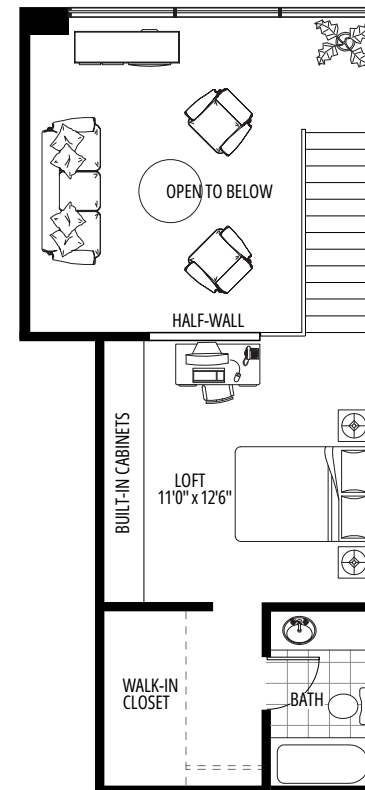

Penthouse - 1 Bedroom + Loft, 2 Bathrooms

Living Area: 1314 ft²

15th Floor
Entry & Bedroom

16th Floor
Living Area

17th Floor
Loft with Bath

Penthouse - 1 Bedroom + Loft, 2 Bathrooms

Living Area: 1334 ft²

15th Floor
Entry & Bedroom

16th Floor
Living Area

17th Floor
Loft with Bath

Penthouse - 1 Bedroom + Loft, 1 Bathroom

Living Area: 1180 ft², Balcony: 515 ft²

Penthouse - 1 Bedroom, 1 Bathroom

Living area 796 ft², Balcony: 275 ft²