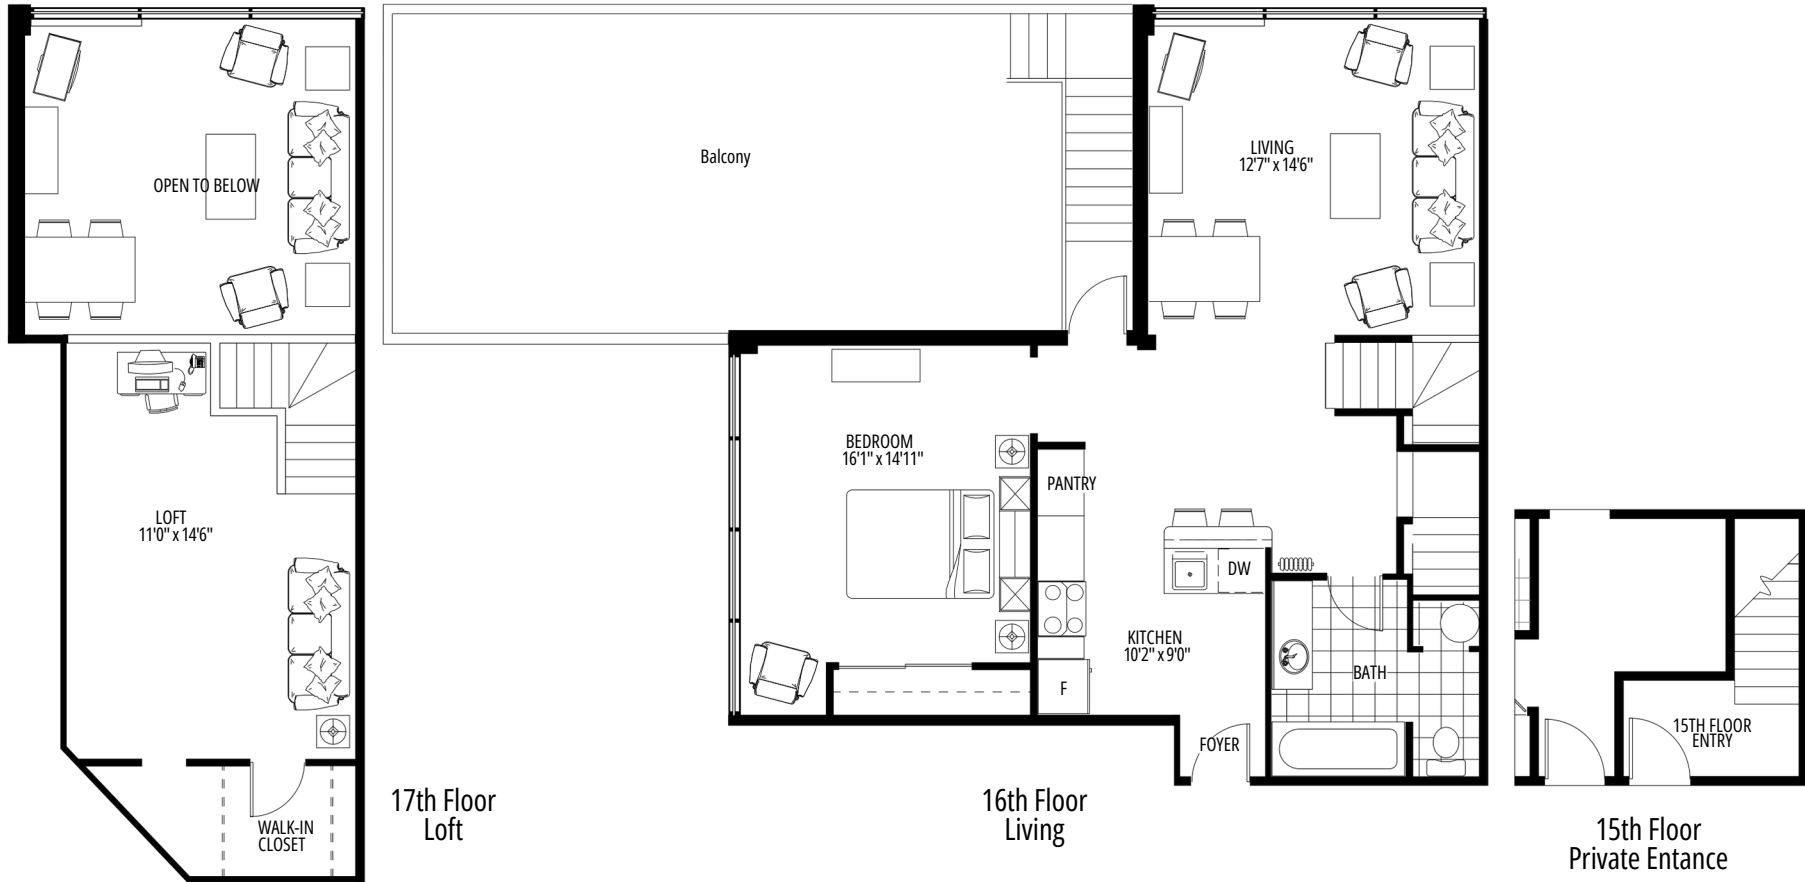

Penthouse - 1 Bedroom + Loft, 2 Bathrooms

Living Area: 1314 ft²

15th Floor
Entry & Bedroom

16th Floor
Living Area

17th Floor
Loft with Bath

Penthouse - 1 Bedroom + Loft, 2 Bathrooms

Living Area: 1334 ft²

15th Floor
Entry & Bedroom

16th Floor
Living Area

17th Floor
Loft with Bath

Penthouse - 1 Bedroom + Loft, 1 Bathroom

Living Area: 1180 ft², Balcony: 515 ft²

Penthouse - 1 Bedroom, 1 Bathroom

Living area 796 ft², Balcony: 275 ft²