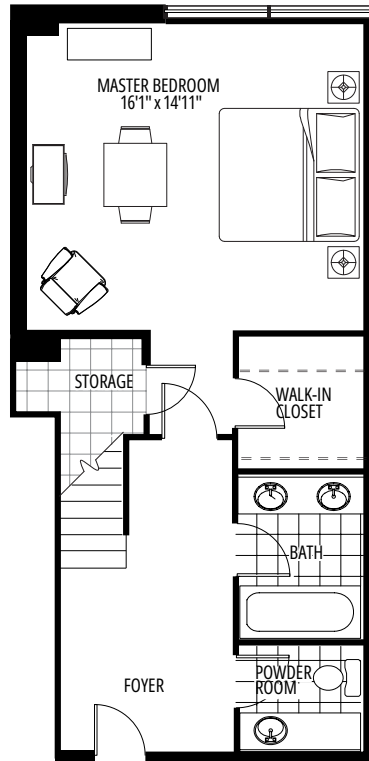

Penthouse - 1 Bedroom + Loft, 2 Bathrooms

Living Area: 1314 ft²

15th Floor
Entry & Bedroom

16th Floor
Living Area

17th Floor
Loft with Bath

Penthouse - 1 Bedroom + Loft, 2 Bathrooms

Living Area: 1334 ft²

15th Floor
Entry & Bedroom

16th Floor
Living Area

17th Floor
Loft with Bath

Penthouse - 1 Bedroom + Loft, 1 Bathroom

Living Area: 1180 ft², Balcony: 515 ft²

Penthouse - 1 Bedroom, 1 Bathroom

Living area 796 ft², Balcony: 275 ft²