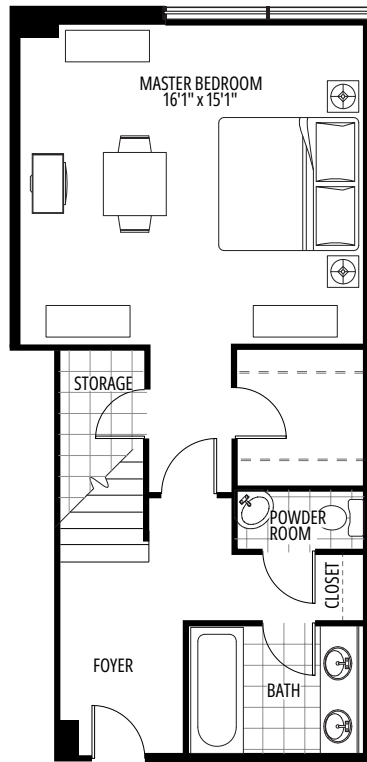

Penthouse - 1 Bedroom + Loft, 2 Bathrooms

Living Area: 1314 ft²

15th Floor
Entry & Bedroom

16th Floor
Living Area

17th Floor
Loft with Bath

Penthouse - 1 Bedroom + Loft, 2 Bathrooms

Living Area: 1334 ft²

15th Floor
Entry & Bedroom

16th Floor
Living Area

17th Floor
Loft with Bath

Penthouse - 1 Bedroom + Loft, 1 Bathroom

Living Area: 1180 ft², Balcony: 515 ft²

Penthouse - 1 Bedroom, 1 Bathroom

Living area 796 ft², Balcony: 275 ft²