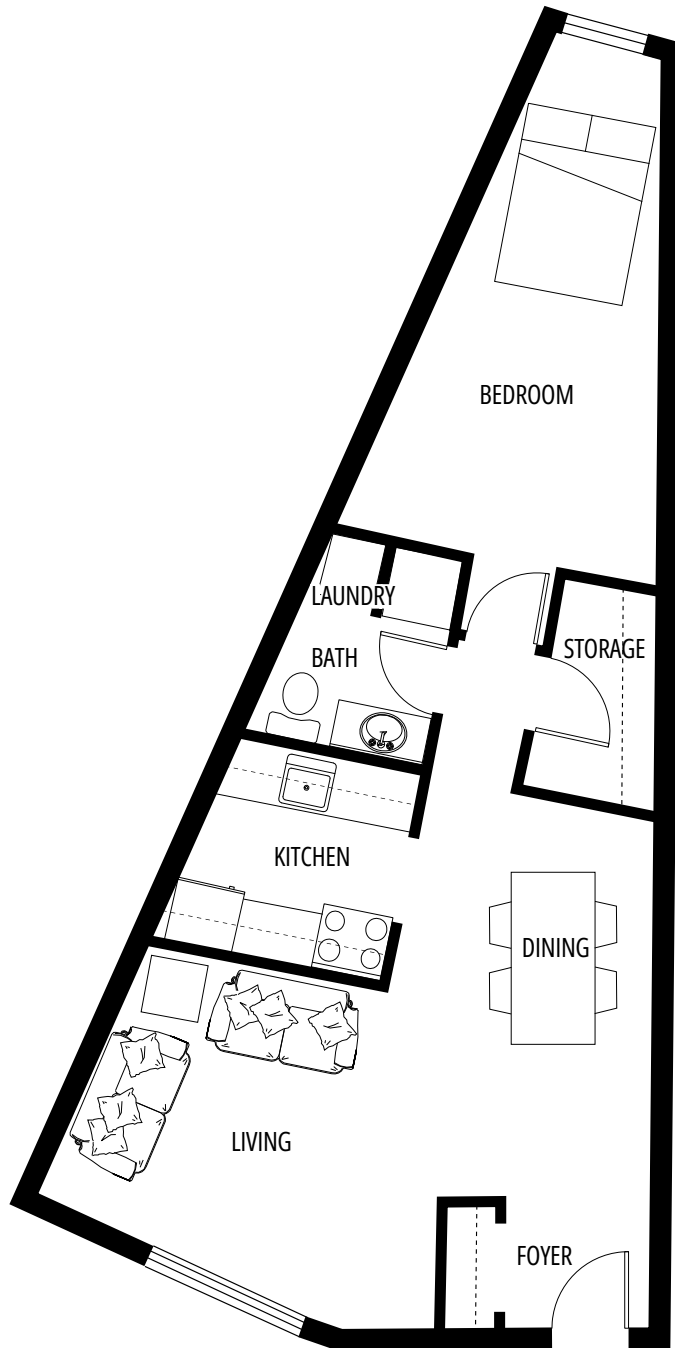

1 Bedroom, 1 Bathroom

Living Area: 693ft²

2 Bedrooms + Den, 2 Bathrooms

Living Area: 1270 ft², Balcony: 88 ft²

2 Bedrooms + Den, 2 Bathrooms

Living Area: 1270 ft², Balcony: 88 ft²