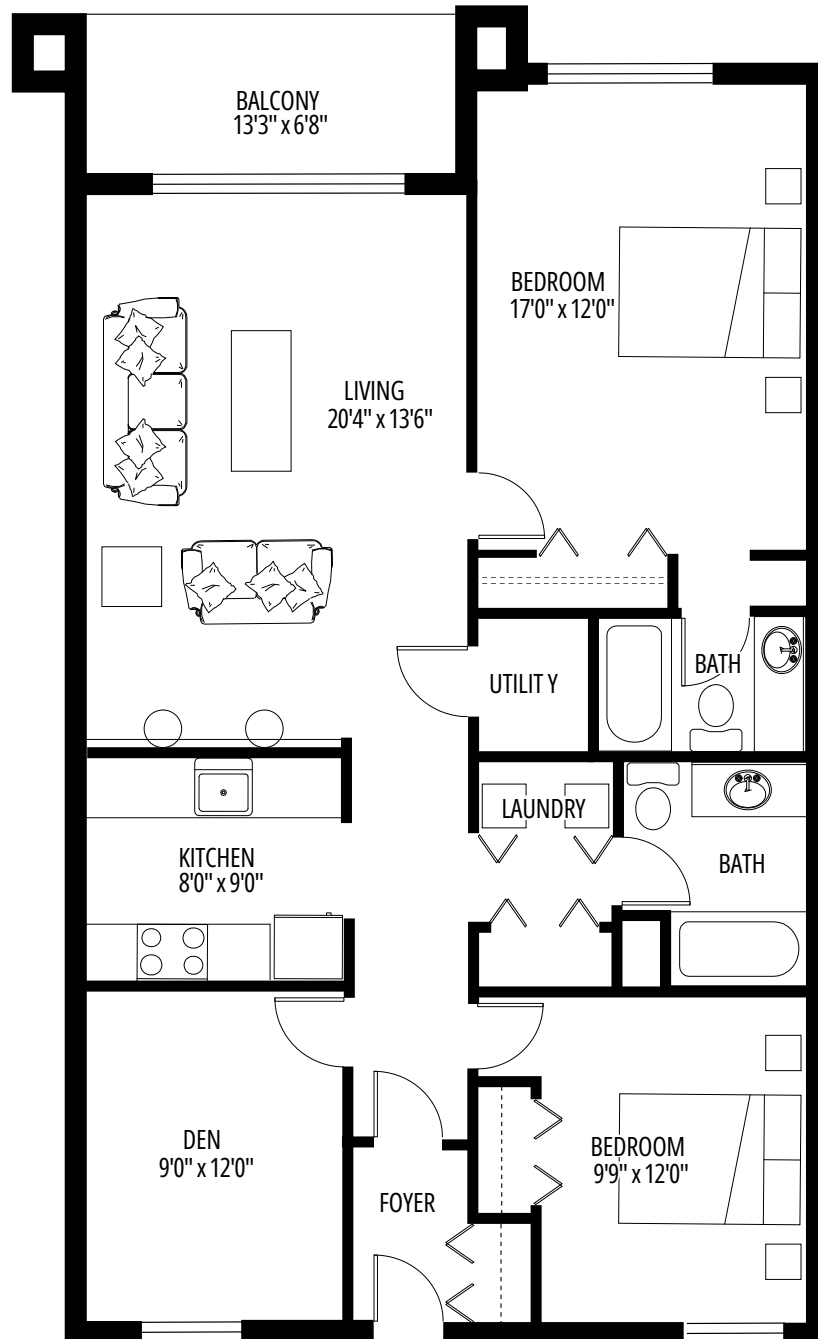

1 Bedroom, 1 Bathroom

Living Area: 693ft²

2 Bedrooms + Den, 2 Bathrooms

Living Area: 1270 ft², Balcony: 88 ft²

2 Bedrooms + Den, 2 Bathrooms

Living Area: 1270 ft², Balcony: 88 ft²