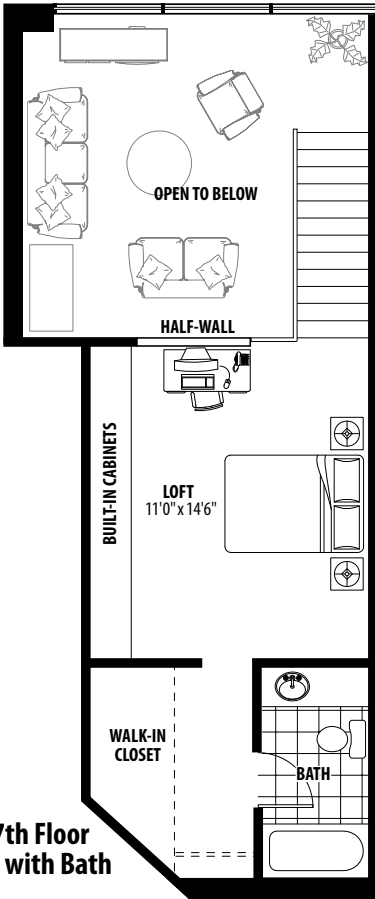

Penthouse - 1 Bedroom + Loft, 2 Bathrooms

Living Area: 1334 ft²

15th Floor
Entry & Bedroom

16th Floor
Living Area

17th Floor
Loft with Bath