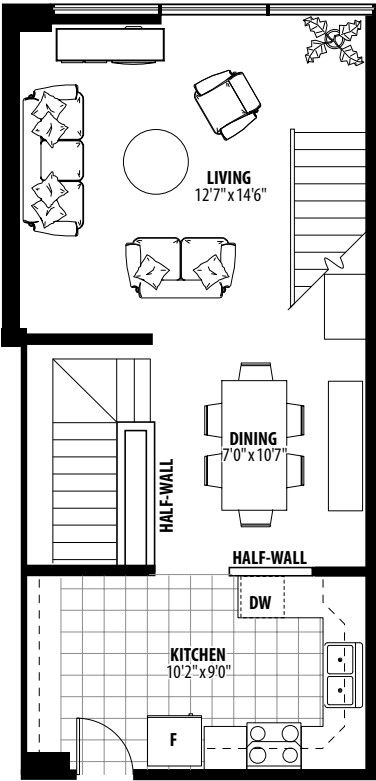

Penthouse - 1 Bedroom + Loft, 2 Bathrooms

Living Area: 1334 ft²

15th Floor
Entry & Bedroom

16th Floor
Living Area

17th Floor
Loft with Bath