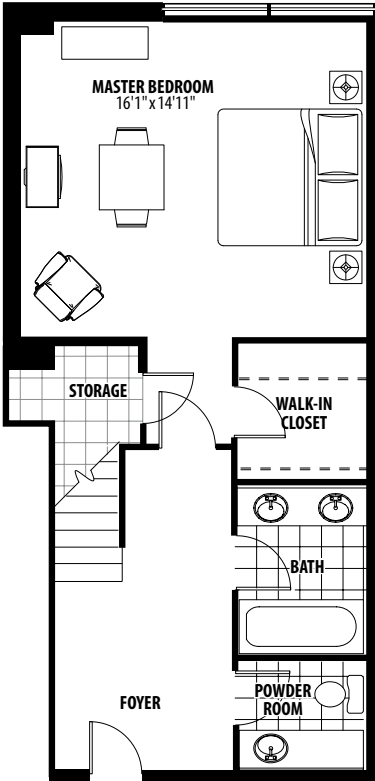

Penthouse - 1 Bedroom + Loft, 2 Bathrooms

Living Area: 1334 ft²

15th Floor
Entry & Bedroom

16th Floor
Living Area

17th Floor
Loft with Bath