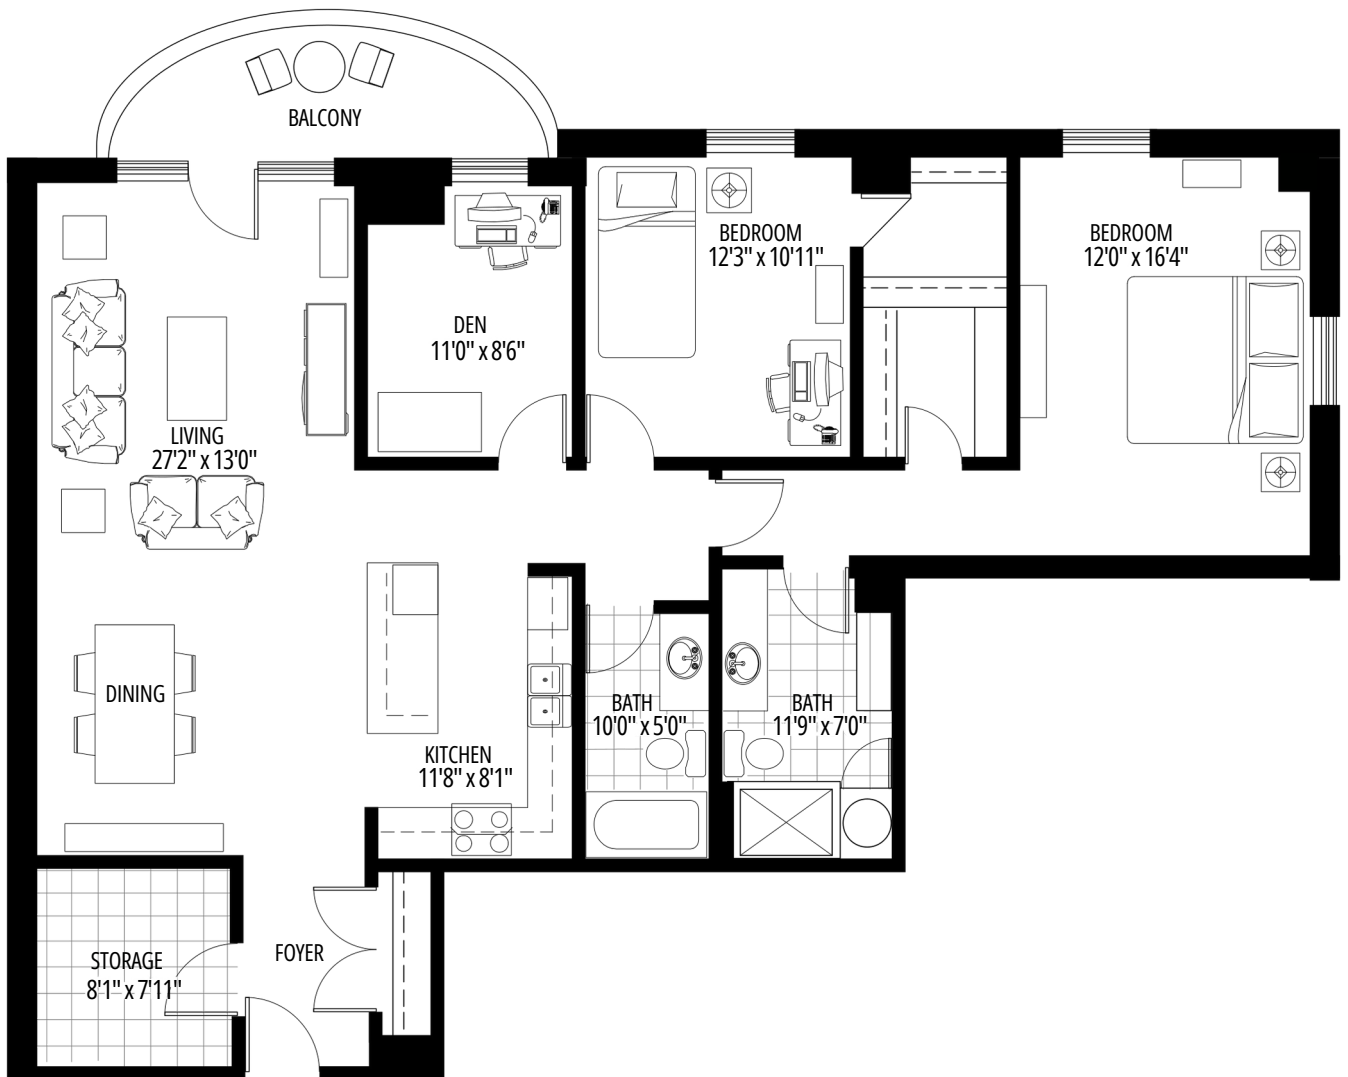

1 Bedroom + Den, 2 Bathrooms

Living Area: 973 ft², Balcony: 86 ft²

2 Bedrooms + Den, 2 Bathrooms

Living Area: 1361 ft², Balcony: 86 ft²

Bachelor, 1 Bathroom

Living Area: 586 ft², Balcony: 86 ft²

Penthouse - 1 Bedroom, 2 Bathrooms

Living area 1017 ft², Balcony: 715 ft²