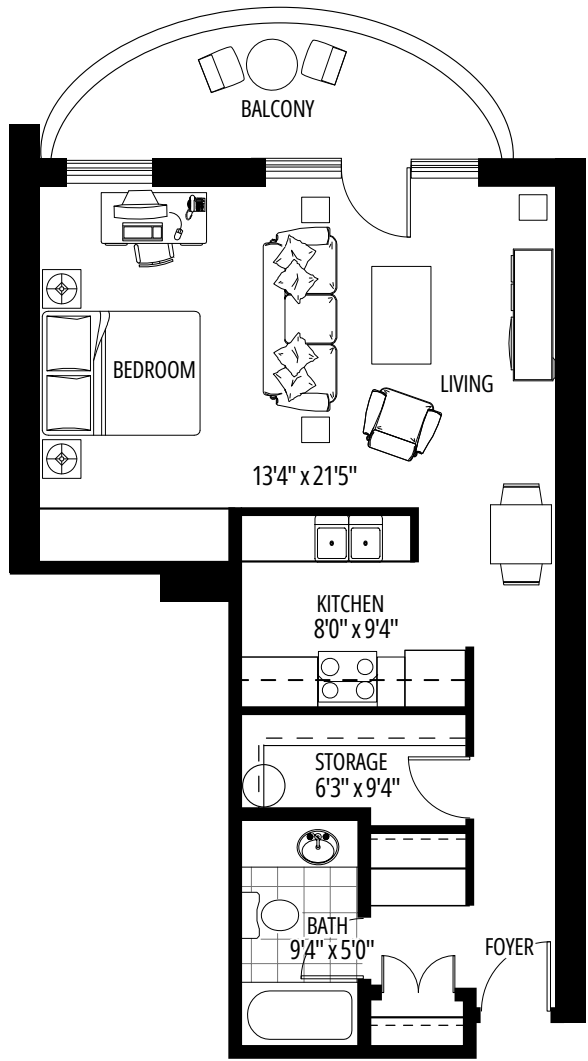

1 Bedroom + Den, 2 Bathrooms

Living Area: 973 ft², Balcony: 86 ft²

2 Bedrooms + Den, 2 Bathrooms

Living Area: 1361 ft², Balcony: 86 ft²

Bachelor, 1 Bathroom

Living Area: 586 ft², Balcony: 86 ft²

Penthouse - 1 Bedroom, 2 Bathrooms

Living area 1017 ft², Balcony: 715 ft²